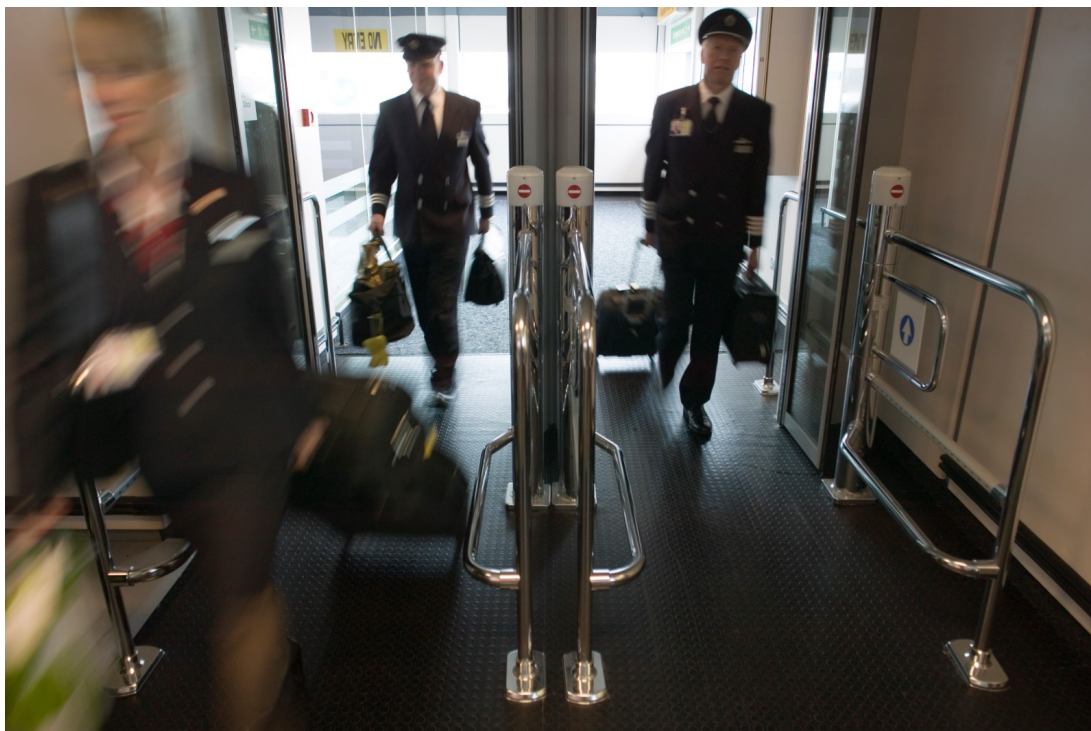

Glasgow Airport FlipFlow WIDE extended

Referencia

This record FlipFlow WIDE extended is installed at Glasgow International Airport. The units can be operated singly and so not used when not needed. The FlipFlow system allows safe and secure passage of persons into or from areas where security is a priority and a controlled flow of people is required.

Glasgow Airport FlipFlow WIDE extended

Referencia

Glasgow Airport FlipFlow WIDE extended

Referencia