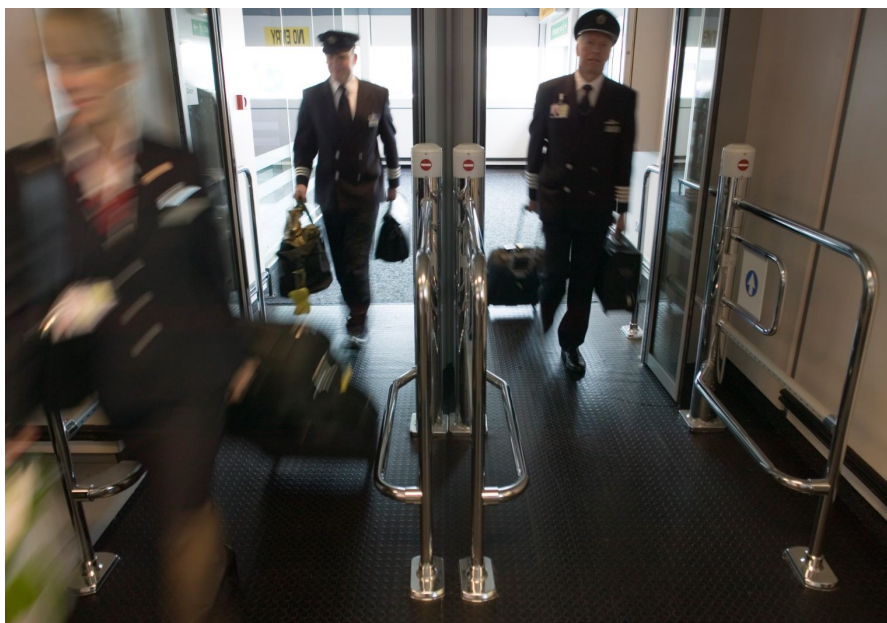

Glasgow Airport FlipFlow WIDE extended

Referencia

This record FlipFlow WIDE extended is installed at Glasgow International Airport. The units can be operated singly and so not used when not needed. The FlipFlow system allows safe and secure passage of persons into or from areas where security is a priority and a controlled flow of people is required.

Glasgow Airport FlipFlow WIDE extended

Referencia

Glasgow Airport FlipFlow WIDE extended

Referencia