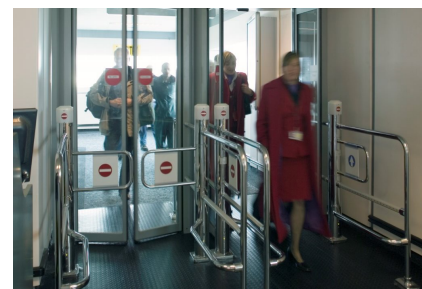

Glasgow Airport FlipFlow WIDE extended

Referencia

This record FlipFlow WIDE extended is installed at Glasgow International Airport. The units can be operated singly and so not used when not needed. The FlipFlow system allows safe and secure passage of persons into or from areas where security is a priority and a controlled flow of people is required.

Glasgow Airport FlipFlow WIDE extended

Referencia

Glasgow Airport FlipFlow WIDE extended

Referencia