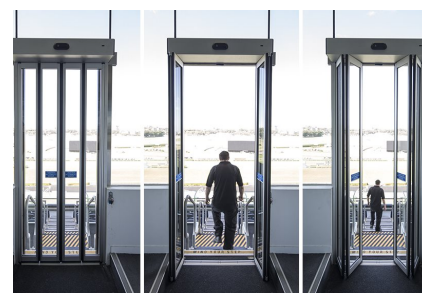

## Referencia

The Platforms at Royal Randwick is the outdoor viewing area on Level 3 of the Queen Elizabeth II Grandstand however in high wind conditions, the existing automatic swing doors providing access to this area were proving to be problematic so record Automatic Doors was engaged to provide an alternative door solution.

The narrow passageway of this particular door opening and the internal floor levels adjacent meant upgrading to an automatic sliding door would not be possible so instead a new bi-folding door entrance was designed to provide fast acting door automatic operation, whilst minimising disruption to the surrounding glass facade and internal floor finishes.

To support the record FTA 20 operator it is bolted through the existing glass highlights at the head while the side framing is clamped onto the existing sidelight glazing with black aluminium plates.