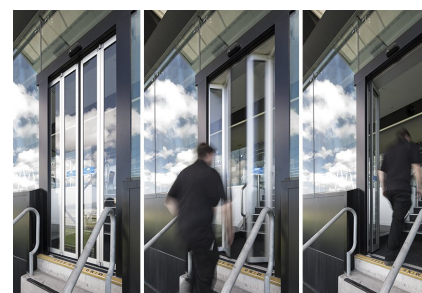

## Referencia

The Platforms at Royal Randwick is the outdoor viewing area on Level 3 of the Queen Elizabeth II Grandstand however in high wind conditions, the existing automatic swing doors providing access to this area were proving to be problematic so record Automatic Doors was engaged to provide an alternative door solution.

The narrow passageway of this particular door opening and the internal floor levels adjacent meant upgrading to an automatic sliding door would not be possible so instead a new bi-folding door entrance was designed to provide fast acting door automatic operation, whilst minimising disruption to the surrounding glass facade and internal floor finishes.

To support the record FTA 20 operator it is bolted through the existing glass highlights at the head while the side framing is clamped onto the existing sidelight glazing with black aluminium plates.