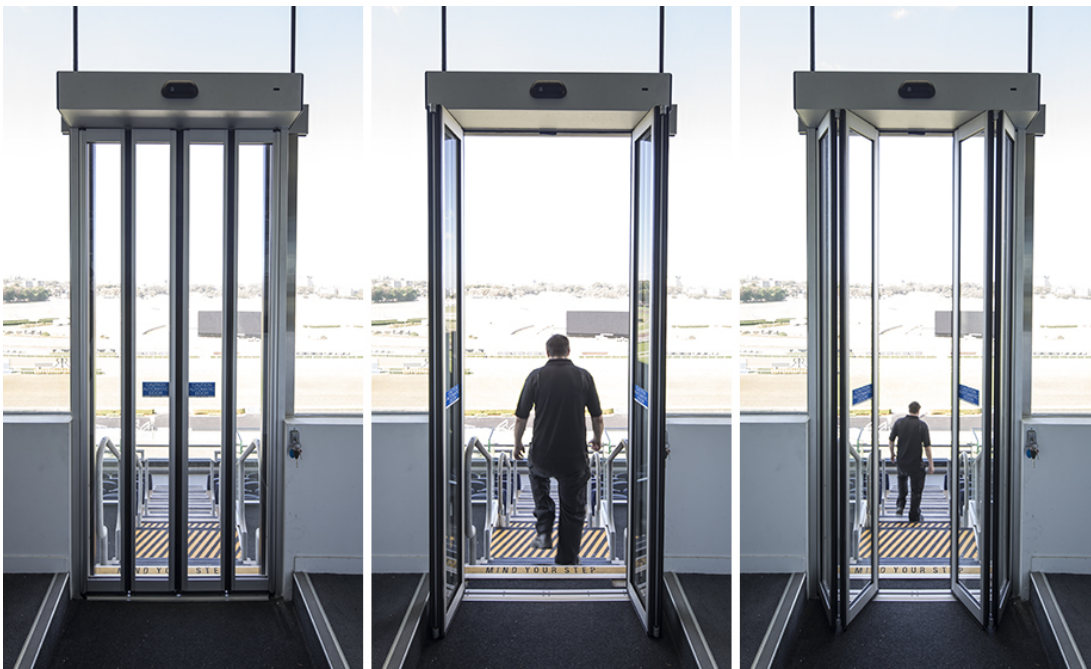

The Platform at Royal Randwick

Referencia