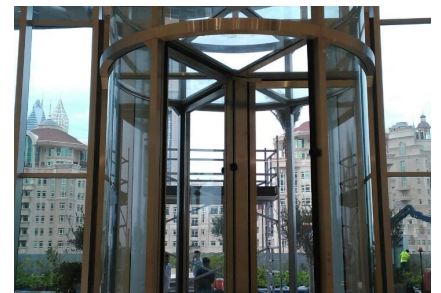

The Address Boulevard Hotel, Dubai (United Arab Emirates)

Revolving door record K31 with invisible under floor drive. size 4'400x6'000 mm

(in total 2 revolving doors)

The Address Boulevard Hotel, Dubai (United Arab Emirates)

The Address Boulevard Hotel, Dubai (United Arab Emirates)